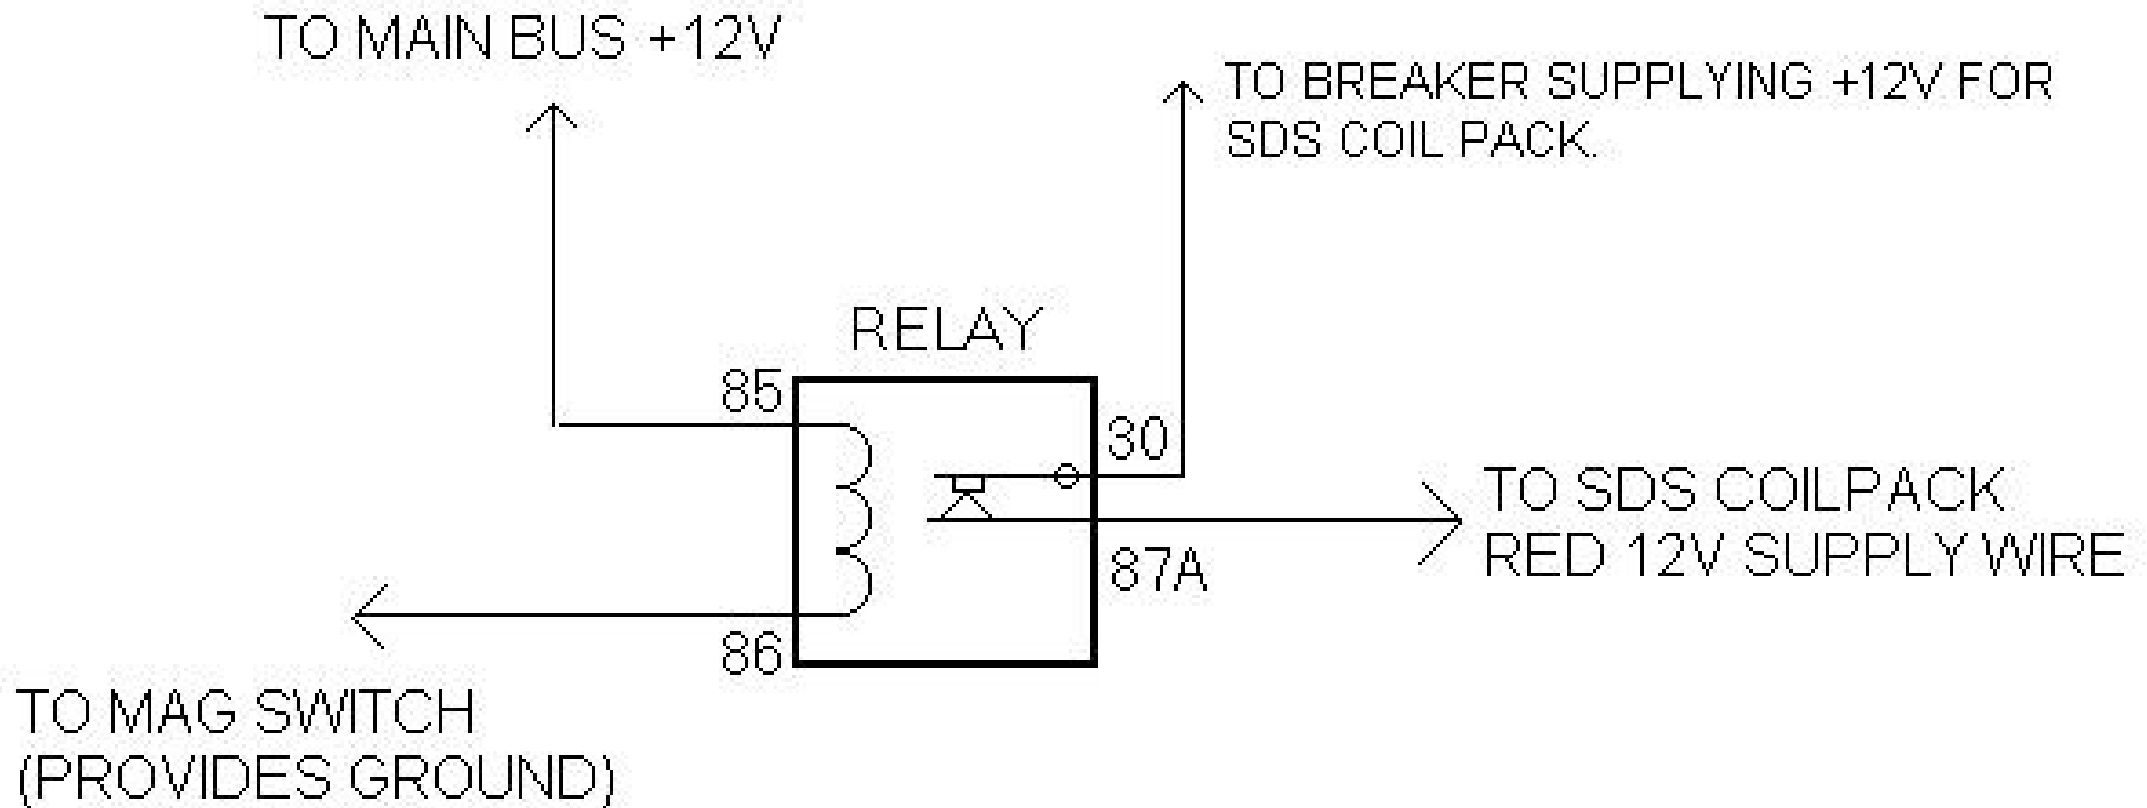

# MAG SWITCH RELAY

MAG SWITCH RELAY.GIF

87A IS THE MIDDLE TERMINAL ON THE RELAY.  
30 IS ON THE SAME EDGE AS THE MOUNTING FLANGE.